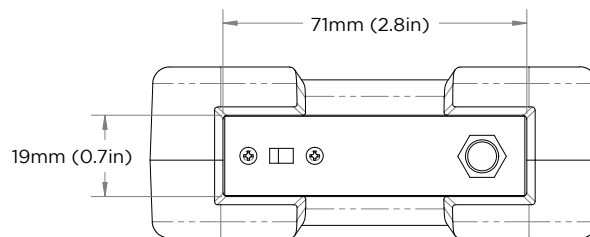

Dimensions

DISCLAIMER - While every effort has been made to ensure the accuracy of this document at the date of issue, SafeGauge assumes no liability resulting from any omissions or errors in this document, and reserves the right to revise content at any time.