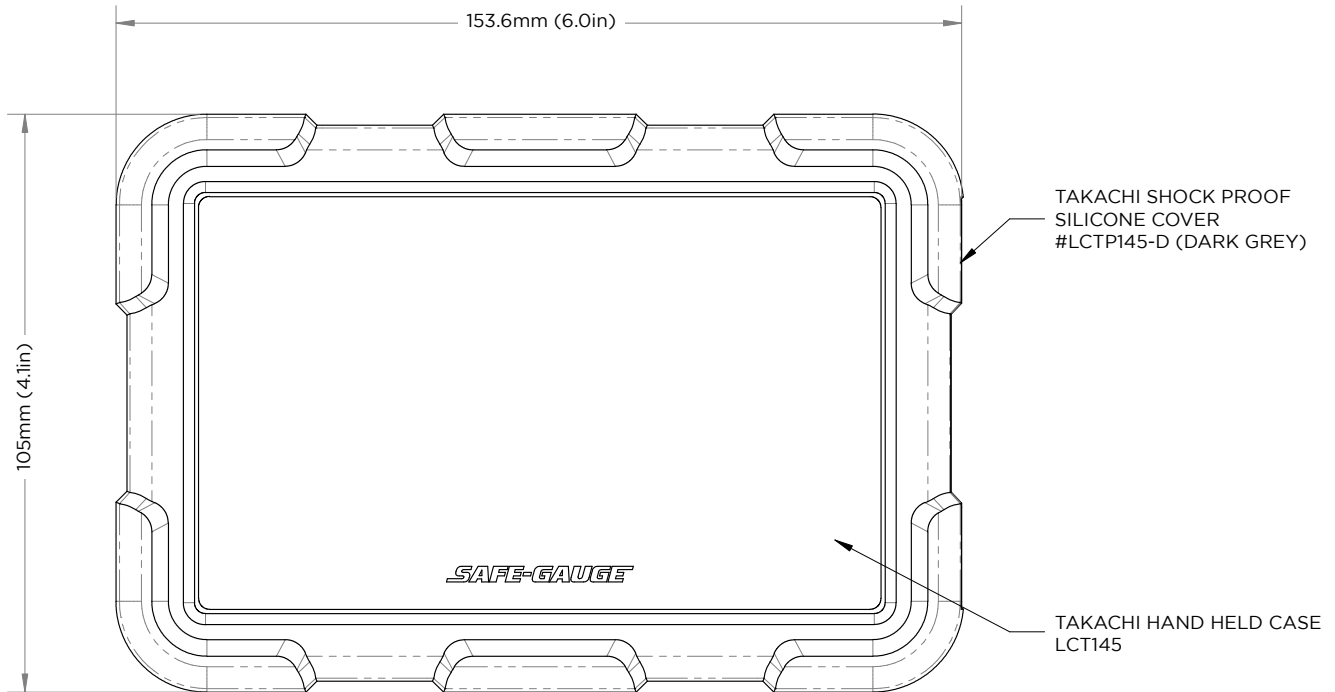

Dimensions

DISCLAIMER - While every effort has been made to ensure the accuracy of this document at the date of issue, SafeGauge assumes no liability resulting from any omissions or errors in this document, and reserves the right to revise content at any time.