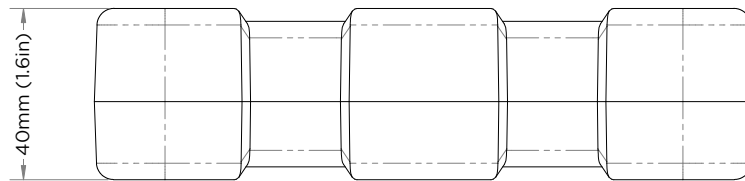

Dimensions

DISCLAIMER - While every effort has been made to ensure the accuracy of this document at the date of issue, SafeGauge assumes no liability resulting from any omissions or errors in this document, and reserves the right to revise content at any time.